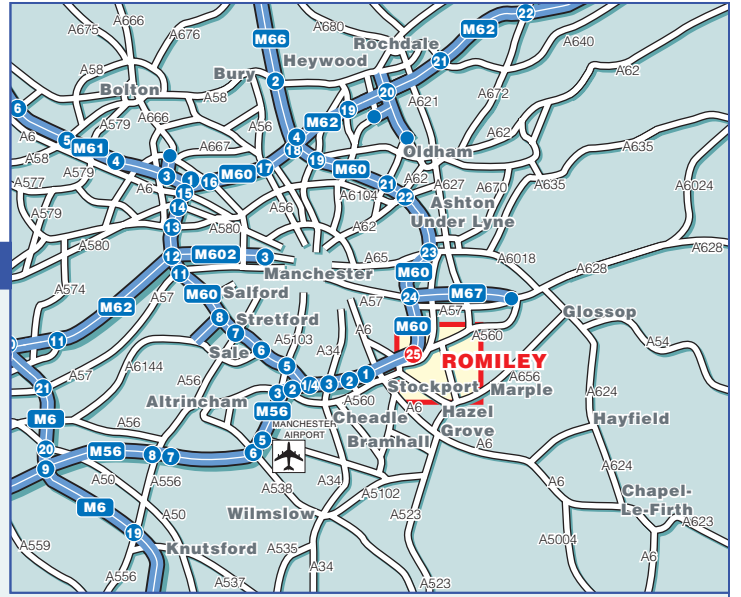

HOW TO FIND US

Public Transport

By Rail.
 Romiley Station is situated across the road from us, served by trains from Manchester Piccadilly, New Mills and Sheffield.
 For information on train operators and times phone National Rail Enquiries on 0845 7484950.

By Bus
 Services from Marple and Stockport run past the door.

© www.giveway.co.uk 2008 Tel: 0800 019 0027
 OS Ordnance Survey