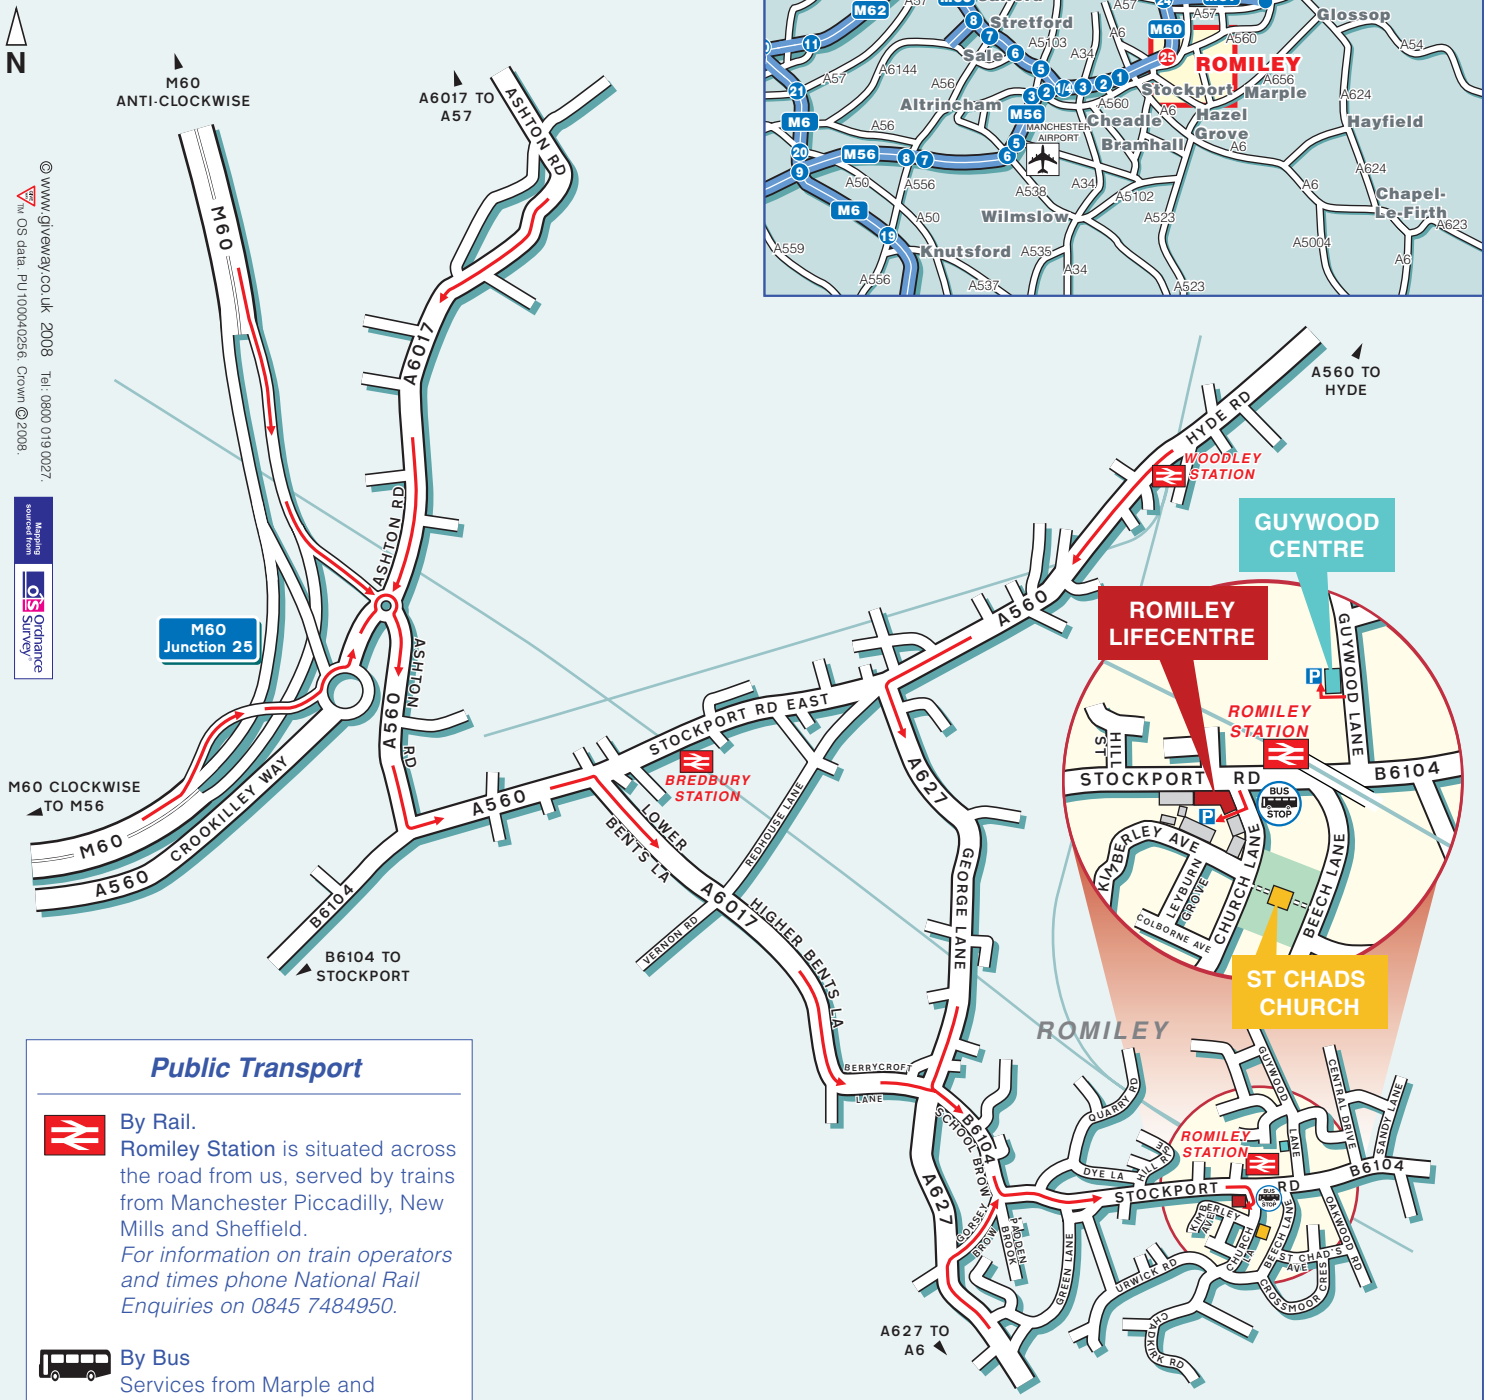

HOW TO FIND US

Public Transport

By Rail.
 Romiley Station is situated across the road from us, served by trains from Manchester Piccadilly, New Mills and Sheffield.
 For information on train operators and times phone National Rail Enquiries on 0845 7484950.

By Bus
 Services from Marple and Stockport run past the door.

© www.giveway.co.uk 2008 Tel: 0800 019 0027
 OS Ordnance Survey